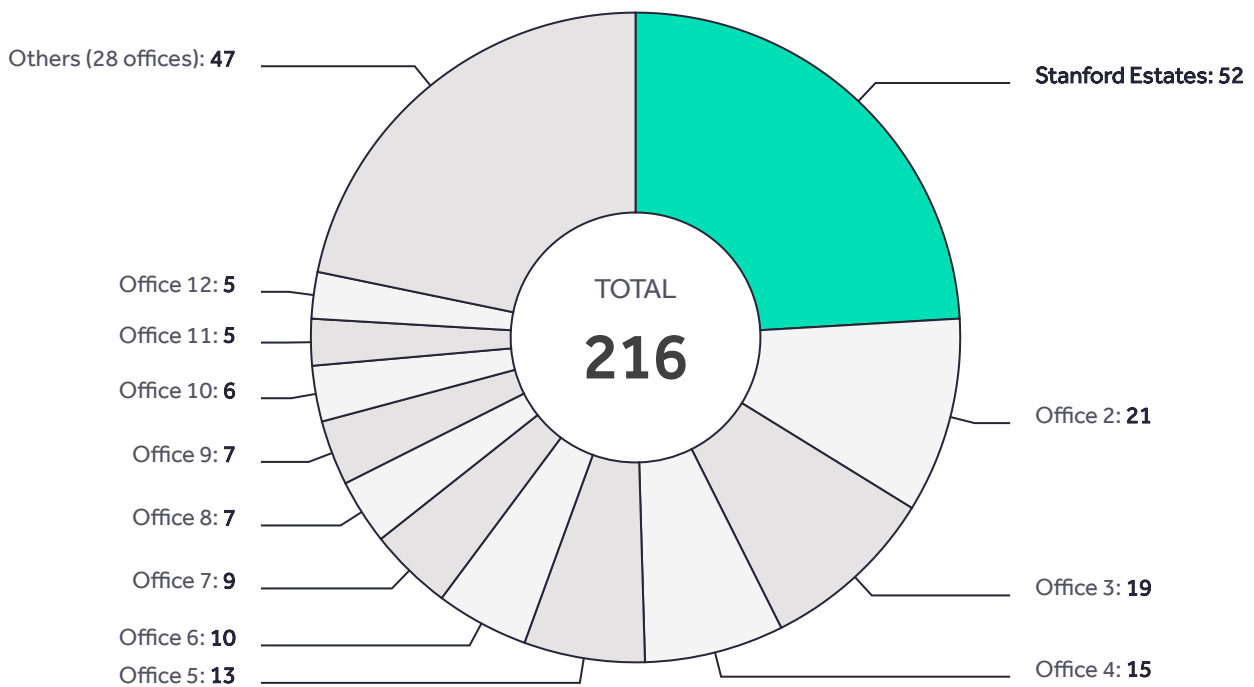

Stanford Estates

Hither Green

Sales agreed report

SE13 5 | SE13 6

The information below is based on the following filters:

Beds: up to 999 bedrooms | Date: 01/01/2023 - 09/08/2023

1st
 out of
 40 offices

Stanford Estates
 Hither Green

37 Staplehurst Road, London,

insights brought to you by

Data is derived purely from Rightmove.co.uk's internal statistics and advertisers on 10/08/2023, may be subject to specific geography or search criteria and is provided 'as is' for general interest only. Rightmove makes no warranty as to the data's suitability for any purpose and accepts no liability for any action or inaction taken as a consequence of its use. For a full list of all competing agents contact marketing@rightmove.co.uk